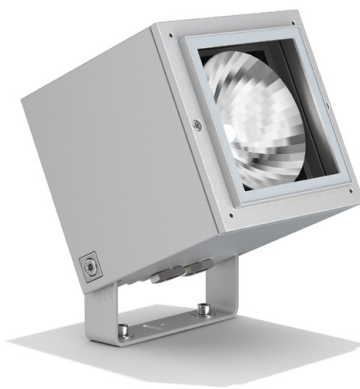

01.

02.

03.

04.

05.

06.

07.

08.

09.

10.

11.

12.

13.

14.

15.

16.

17.

18.

19.

20.

21.

22.

23.

24.

All digital products of this 'Vol.04 Architectural lights' are the property of model+model and protected by intellectual property laws. Any digital product or files that accompany it, such as textures or images of this 'Vol.04 Architectural lights' cannot be resold, assigned, published or otherwise redistributed. Any product can be used for private or commercial use only by customers who bought it. The buyers may modify models or textures in any way in order to conform them to their needs. However, any such modifications are still derivatives of the original and cannot be sold or distributed as your own.