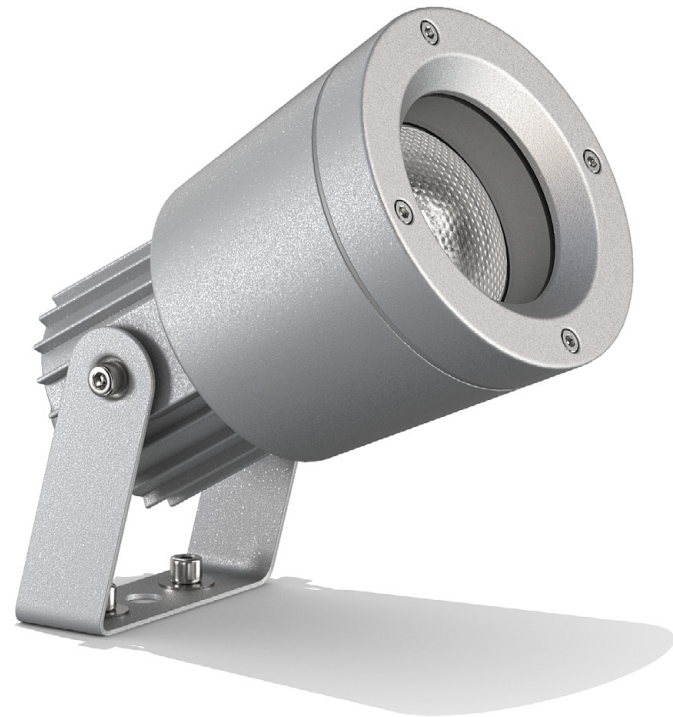

Volume 04. architectural lights

artemide
bega
deltalight
flos
iguzzini
zumtobel

01.

Zumtobel Arcos track spotlights. Design by David Chipperfield.

02.

Artemide Architectural Picto track spotlights.

03.

Artemide Architectural Mini Flap spotlights. Design by Zebulon.

07. Flos Architectural Pure spotlights. Design by Knud Holscher.

08. Delta Light You-turn spotlight.

09. Delta Light Link spotlights.

10. Vibia Corner spotlights. Design by Oscar and Sergi Devesa.

11.

Artemide Architectural Nothing ceiling spotlights. Design by Ernesto Gismondi.

12.

Delta Light Grid In spotlights.

13.

Onok recessed spotlights.

14.

Artemide Architectural Toplite recessed spotlights.

15. IGuzini Ipro projector. Design by Mario Cucinella.

16. IGuzini Maxiwoody projector. Design by Mario Cucinella.

17. Erco Focalflood projector.

18. Bega projector 7821.

19.

Louis Poulsen SPR14 projector. Design by David Morgan Associates.

20.

Leds-C4 Hubble projector.

21. Bega wall floodlight.

22. Iguzini iTeka wall floodlight. Design by Mario Cucinella.