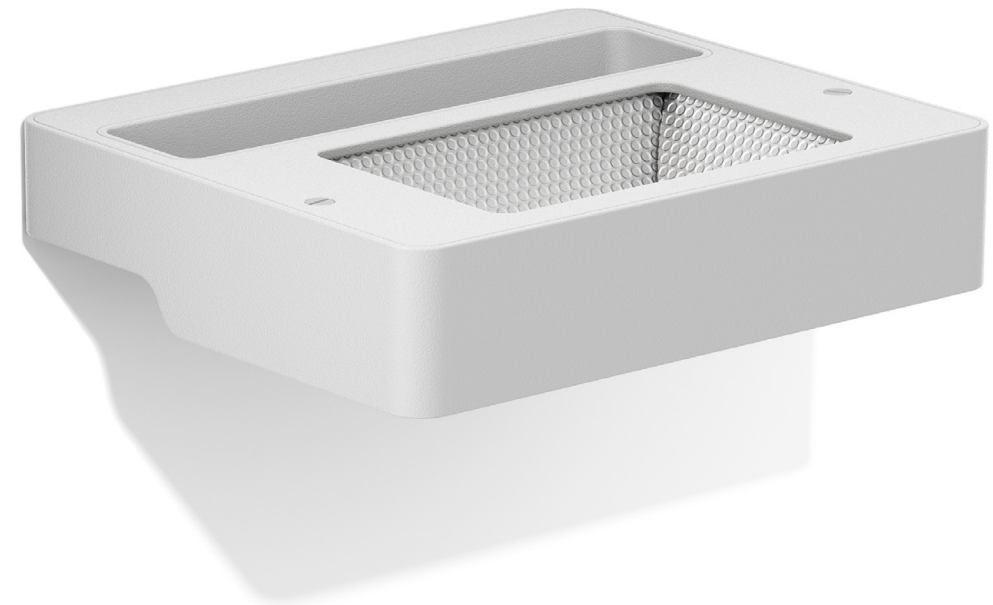

Volume 04. architectural lights

artemide
bega
deltalight
flos
iguzzini
zumtobel

01.

Zumtobel Arcos track spotlights. Design by David Chipperfield.

02.

Artemide Architectural Picto track spotlights.

03.

Artemide Architectural Mini Flap spotlights. Design by Zebulon.

07. Flos Architectural Pure spotlights. Design by Knud Holscher.

08. Delta Light You-turn spotlight.

09. Delta Light Link spotlights.

10. Vibia Corner spotlights. Design by Oscar and Sergi Devesa.

11.

Artemide Architectural Nothing ceiling spotlights. Design by Ernesto Gismondi.

17. Erco Focalflood projector.

18. Bega projector 7821.

19.

Louis Poulsen SPR14 projector. Design by David Morgan Associates.

20.

Leds-C4 Hubble projector.

21. Bega wall floodlight.

22. Iguzini iTeka wall floodlight. Design by Mario Cucinella.

23. Meyer Fluxa wall floodlight.

24. Artemide Architectural Square wall lamp. Design by A+A Cooren.

01.

02.

03.

04.

05.

06.